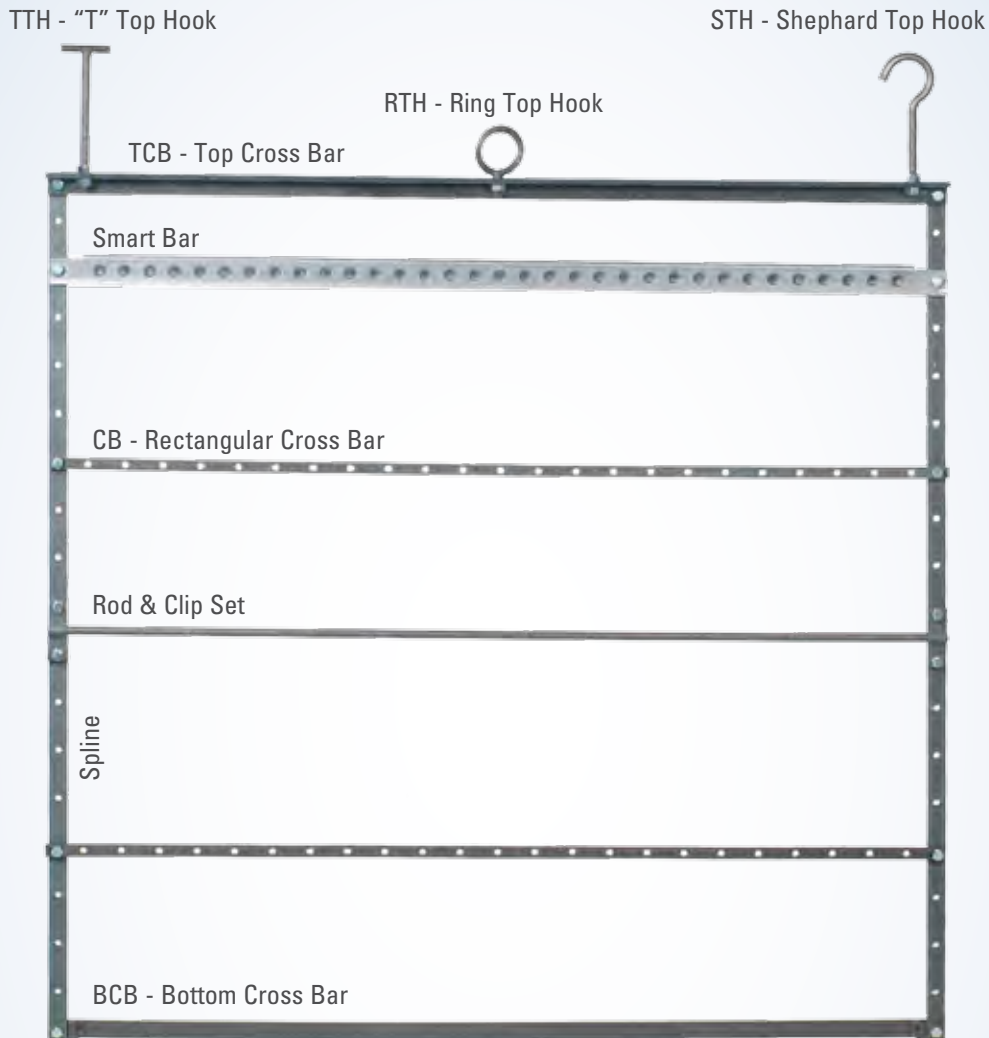

MODULAR RACKS

- Design your own custom rack from Shercon stock parts

TOP CROSS BARS

TCB-24	24" Length
TCB-36	36" Length
TCB-48	48" Length

SPLINES

SPLINE-24	24" Length
SPLINE-36	36" Length
SPLINE-48	48" Length

RECTANGULAR CROSS BARS

CB-24	24" Length
CB-36	36" Length
CB-48	48" Length

BOTTOM CROSS BARS

BCB-24	24" Length
BCB-36	36" Length
BCB-48	48" Length

TOP HOOKS

STH - Shepard Top Hook
TTH - T-Hook
RTH - Ring - Hook

ROD AND CLIP SETS

ROD-3/16-24	24" Length
ROD-3/16-36	36" Length
ROD-3/16-48	48" Length
ROD-1/4-24	24" Length
ROD-1/4-36	36" Length
ROD-1/4-48	48" Length
ROD-3/8-24	24" Length
ROD-3/8-36	36" Length
ROD-3/8-48	48" Length